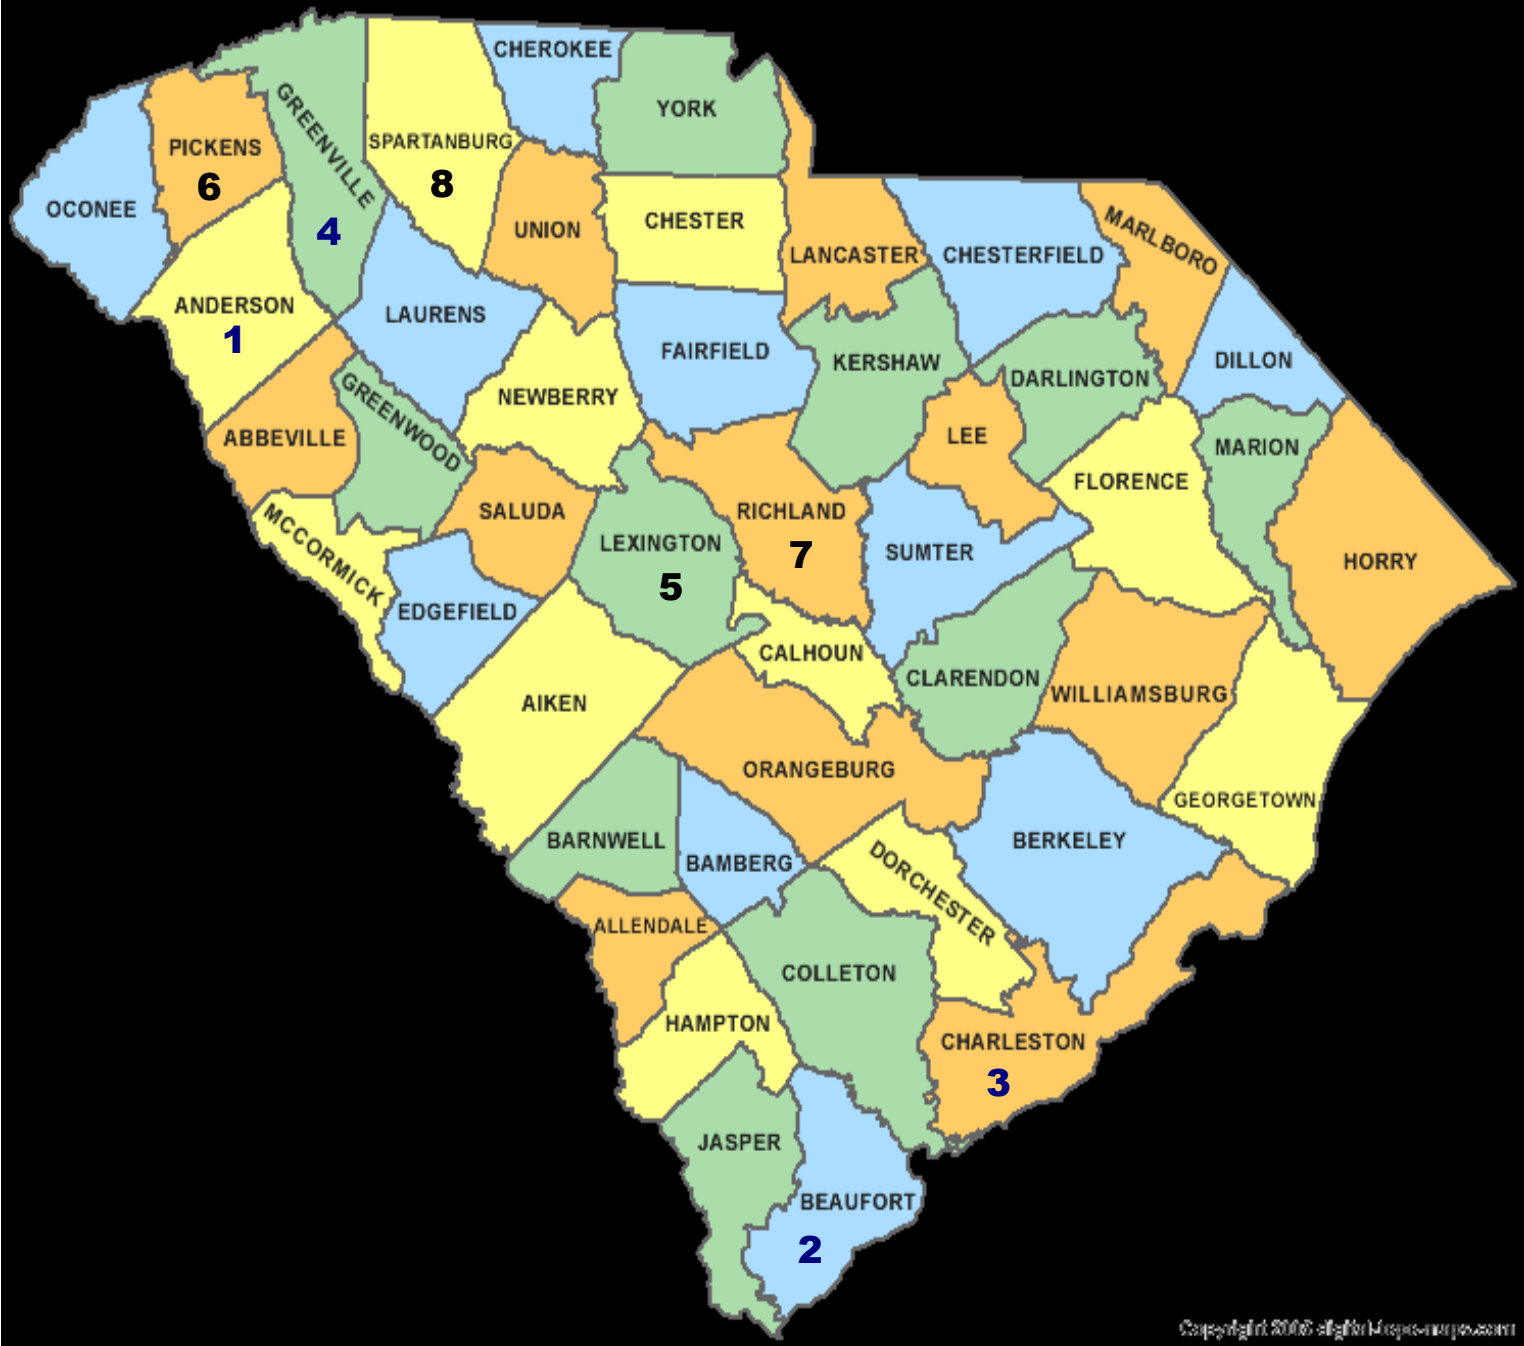

South Carolina

1 Anderson County

Family Vision
2808 E North Ave
Anderson, SC 29625
Phone: 864-226-6041

2 Beaufort County

Michael R Harris, OD
970 Ribaut Rd, Ste 2
Beaufort, SC 29902
Phone: 843-524-3770

Bluffton Total Eye Care
80 Baylor Dr, Ste 104
Bluffton, SC 29910
Phone: 843-706-3022