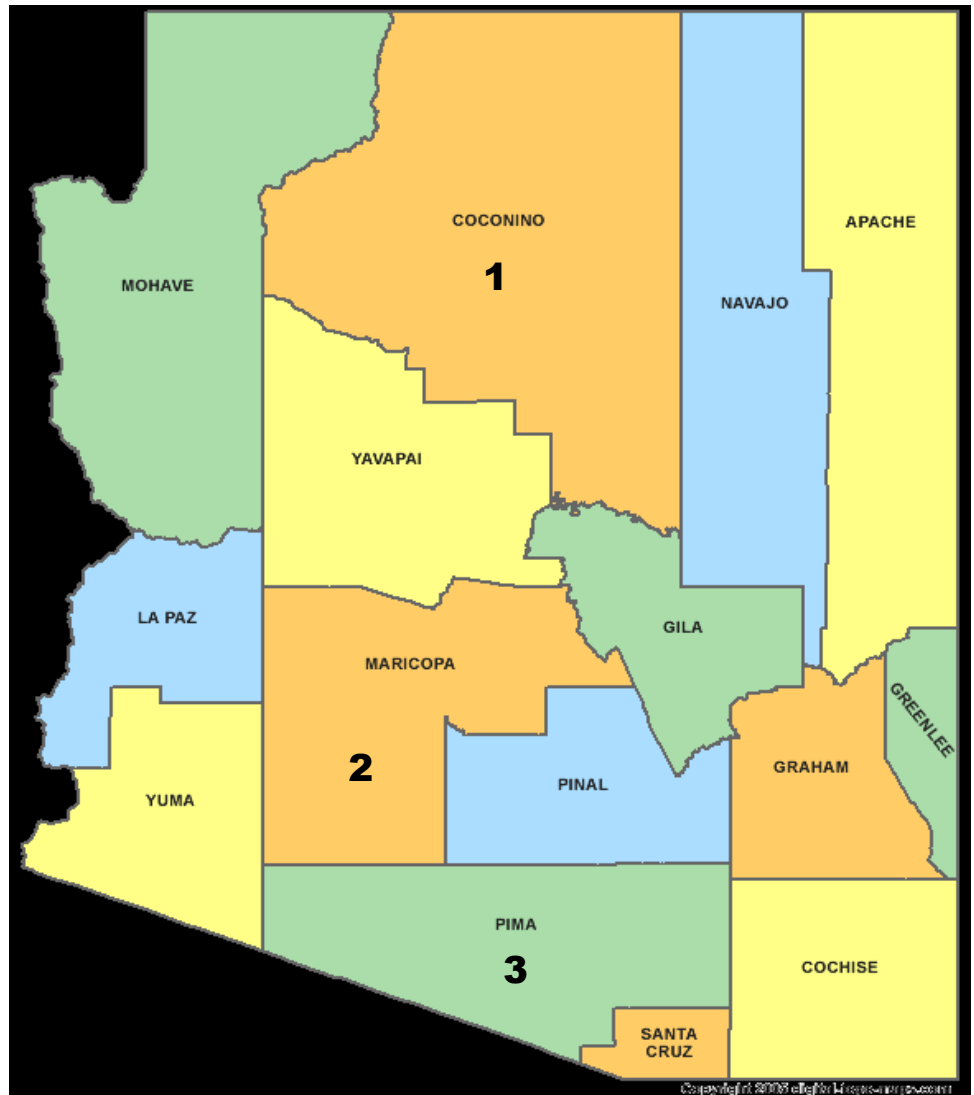

Arizona

1 Coconino County

Eye Care Associates
940 Switzer Canyon Dr
Flagstaff, AZ 86001
Phone: 928-774-7949

2 Maricopa County

Arizona Eye Care
4205 W Anthem Way, Ste 101
Anthem, AZ 85086
Phone: 623-879-3937

Seville Eye Center
3336 E Chandler Heights Rd
Gilbert, AZ 85298
Phone: 480-279-3937

West Valley Vision Center
2580 N Litchfield Rd
Goodyear, AZ 85395
Phone: 623-932-2020

Eye-Magination
1450 W Southern Ave, Ste 8
Mesa, AZ 85202
Phone: 602-494-2700

See Saw Optical
1520 S Dobson Rd, Ste 202
Mesa, AZ 85202
Phone: 480-962-4004

ABC Children's Eye Specialist
1321 N 7th St, Ste 100
Phoenix, AZ 85006
Phone: 602-222-2234

Arizona Optical Dispensers
3031 E Indian School Rd, Ste 211
Phoenix, AZ 85016
Phone: 602-254-6541

Foundation for Blind Children
1235 Harmont Dr
Phoenix, AZ 85020
Phone: 602-337-8257

Northern Avenue Eyecare
2337 W Northern Ave
Phoenix, AZ 85021
Phone: 602-995-8848

See Saw Optical
4648 E Shea Blvd, Ste A100
Phoenix, AZ 85028
Phone: 602-494-2700

Advanced Eyecare & Vision Therapy **3** Pima County

10505 N 69th St, Ste 1000
Scottsdale, AZ 85253
Phone: 480-483-0711

Star Pupil
20201 N Scottsdale Healthcare Dr,
Ste 150
Scottsdale, AZ 85255
Phone: 480-433-7185

Active Eyecare of Surprise
16968 W Bell Rd, Ste 402
Surprise, AZ 85374
Phone: 623-214-0353

Valley Vision Care
13945 W Grand Ave, Ste A101
Surprise, AZ 85374
Phone: 623-931-2943

Accent on Vision
6843 North Oracle Rd
Tucson, AZ 85704
Phone: 520-888-0099

Alvernon Optical
440 N Alvernon Way, Ste 101
Tucson, AZ 85711
Phone: 520-323-2313

Arizona Vision Associates
1060 N Campbell Ave
Tucson, AZ 85719
Phone: 520-325-8700

Cimarron Vision Therapy
1650 N Kolb Rd, Ste 132
Tucson, AZ 85715
Phone: 520-886-8800